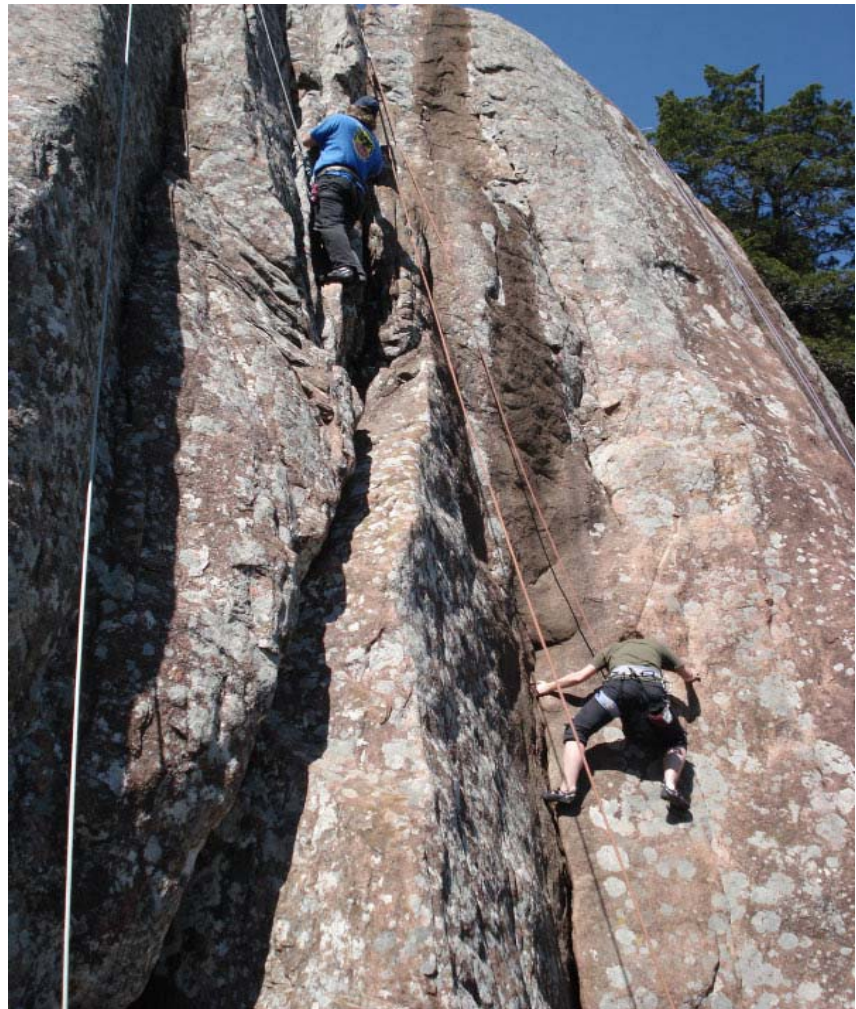

### **Highlights**

- Introduction to Climbing in DFW area
- Climb at the Wichita Mountain Wildlife Refuge Lawton, OK
- Hands on gear; biners, belay device, cams, stoppers, tri-cams, hexentrics, slings
- Hands on Knots; water knot, figure eight retrace, fisherman's, autoblock
- Safety Systems
- Belaying
- Top Roping and Top Rope Anchors
- Climbing Techniques: face, crack, dihedral, chimney ...
- Rappelling