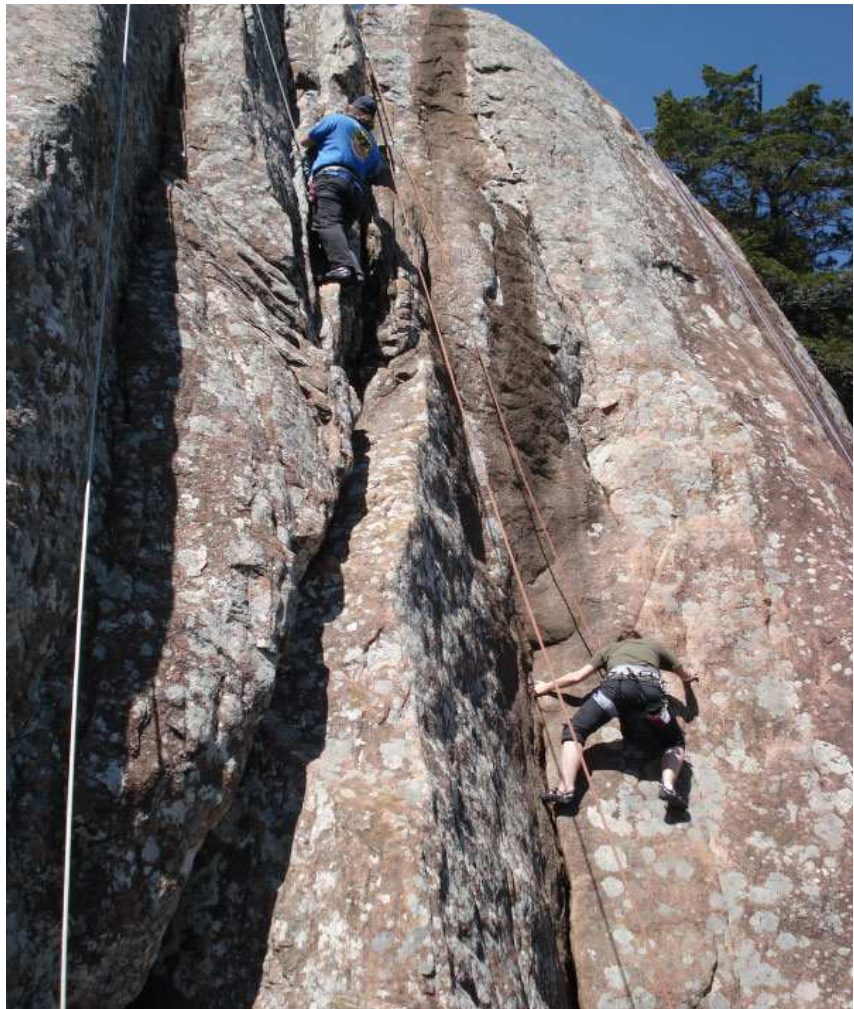

### **Highlights**

- Outdoor class on Apr 2, 3 at the Wichita Mountain Wildlife Refuge Lawton, OK
- Introduction to Climbing in DFW area
- Hands on gear; biners, belay device, cams, stoppers, tri-cams, hexentrics, slings
- Hands on Knots; water knot, figure eight retrace, fisherman's, autoblock
- Safety Systems, Belaying, Rappelling
- Top Roping and Top Rope Anchors
- Climbing Techniques: face, crack, dihedral, chimney ...