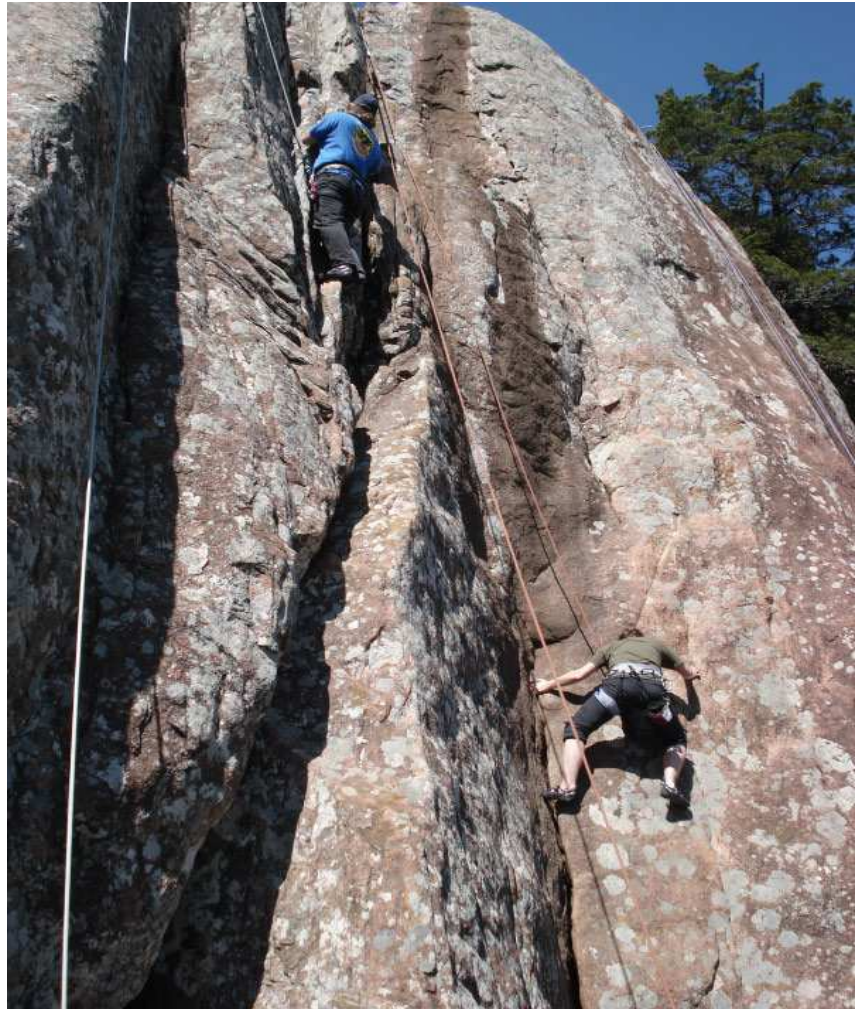

Date: 3/4/2008

Time: 7 to 9 pm

*Indoor Class Free*  
REI LBJ Dallas

*Outdoor Class (optional)*  
\$90.00

*Includes 1 yr TM membership*  
3/15 – 16 8:00 am  
Doris Camp Ground  
Wichita Mountains Wildlife  
Refuge, Lawton OK

# *Texas Mountaineers* Beginning Rock Class

## Highlights

- Indoor Session REI 3/4/08 7-9pm LBJ Dallas Free!!
  - Intro to Climbing in DFW area
  - Hands on gear and knots
  - Outdoor Session sign-up and liability waiver forms \$90
- Outdoor Session 2-days 3/15-16
  - Wichita Mountain Wildlife Refuge Lawton, OK
  - Safety Systems
  - Belaying
  - Top Roping and Top Rope Anchors
  - Climbing Techniques: faces, cracks, dihedrals, chimneys ...
  - Rappelling